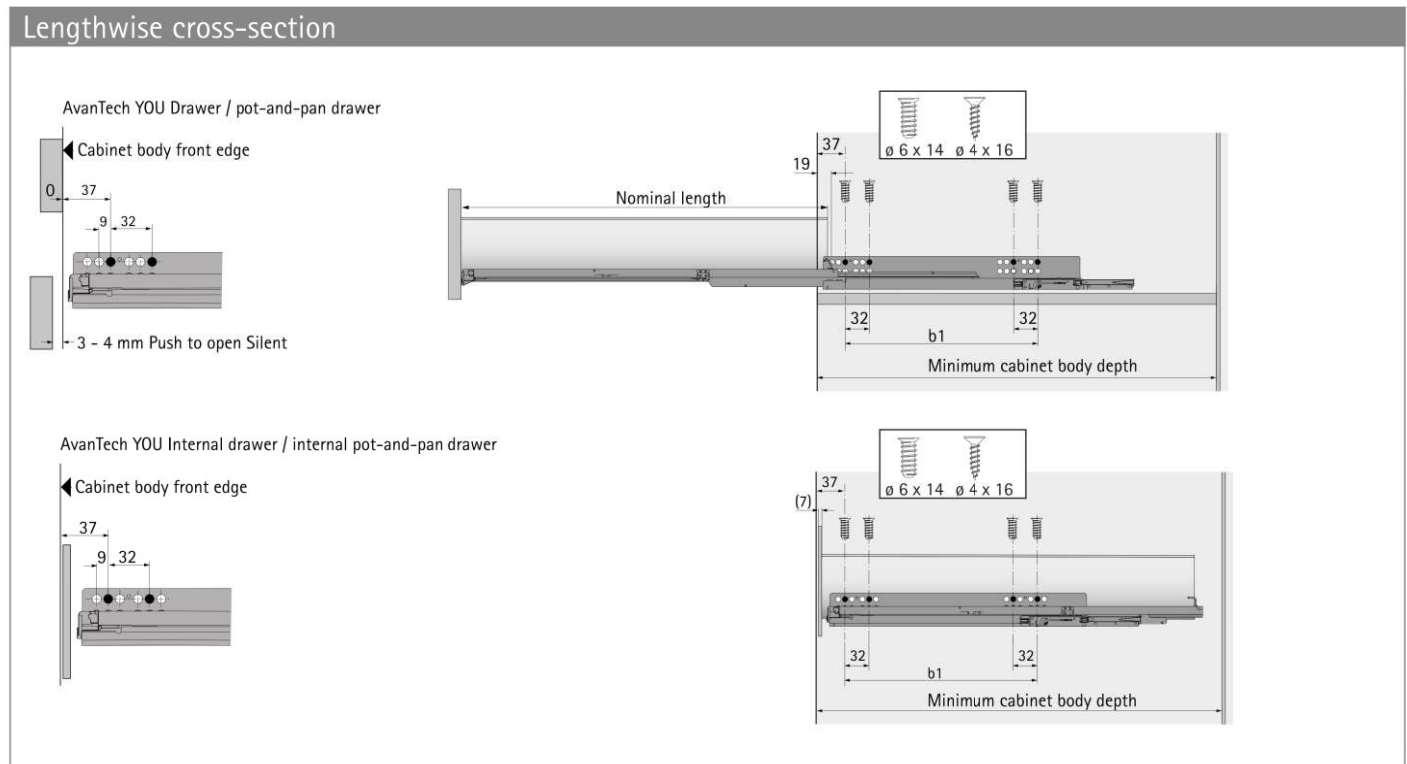

AvanTech YOU double walled drawer system

- ▶ Quadro YOU drawer runner with Silent System
- ▶ For AvanTech YOU or wooden drawers

Installation dimensions with Silent System / Push to open Silent

Nominal length mm	Hole spacing b1 mm	Drawer / pot-and-pan drawer Minimum cabinet body depth mm	Internal drawer / internal pot-and-pan drawer Minimum cabinet body depth mm
270	160	273	282
300	160	303	312
350	224	353	362
400	224	403	412
450	256	453	462
500	256	503	512
550	256	553	562
600	256	603	612

Quadro YOU catch

- ▶ For using Quadro YOU with wooden drawers
- ▶ Height adjustment up to + 3 mm
- ▶ Plastic

Cabinet side	Order no.	PU
left / right	9 257 262	1 pair
left	9 257 260	100 ea.
right	9 257 261	100 ea.