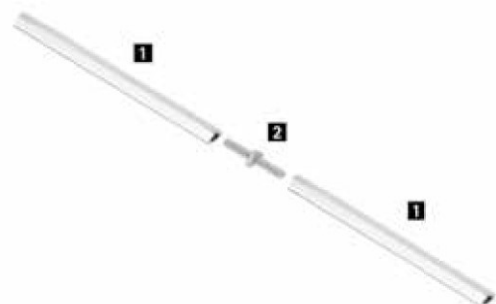

### Push to open Silent opening system for Quadro YOU

- Can be used with AvanTech YOU system drawer on Quadro YOU drawer runner with Silent System
- Optional synchronisation possible

Set comprises:

- 1 Push to open Silent unit, left and right
- 1 activator, left and right
- 2 adapters for synchronisation

Total weight kg	Load class Quadro kg	Nominal length mm	Order no.	PU
< 10	10	270 - 350	<b>9 257 894</b>	1 set
8 - 20	30	270 - 600	<b>9 257 895</b>	1 set
10 - 30	30	350 - 600	<b>9 257 896</b>	1 set

### Optional synchronisation for Push to open Silent

- Recommended for cabinet bodies in widths of 600 mm and over

Synchronisation bar:

- For cutting to length
- Length 2000 mm
- Aluminium anodised

Connector: